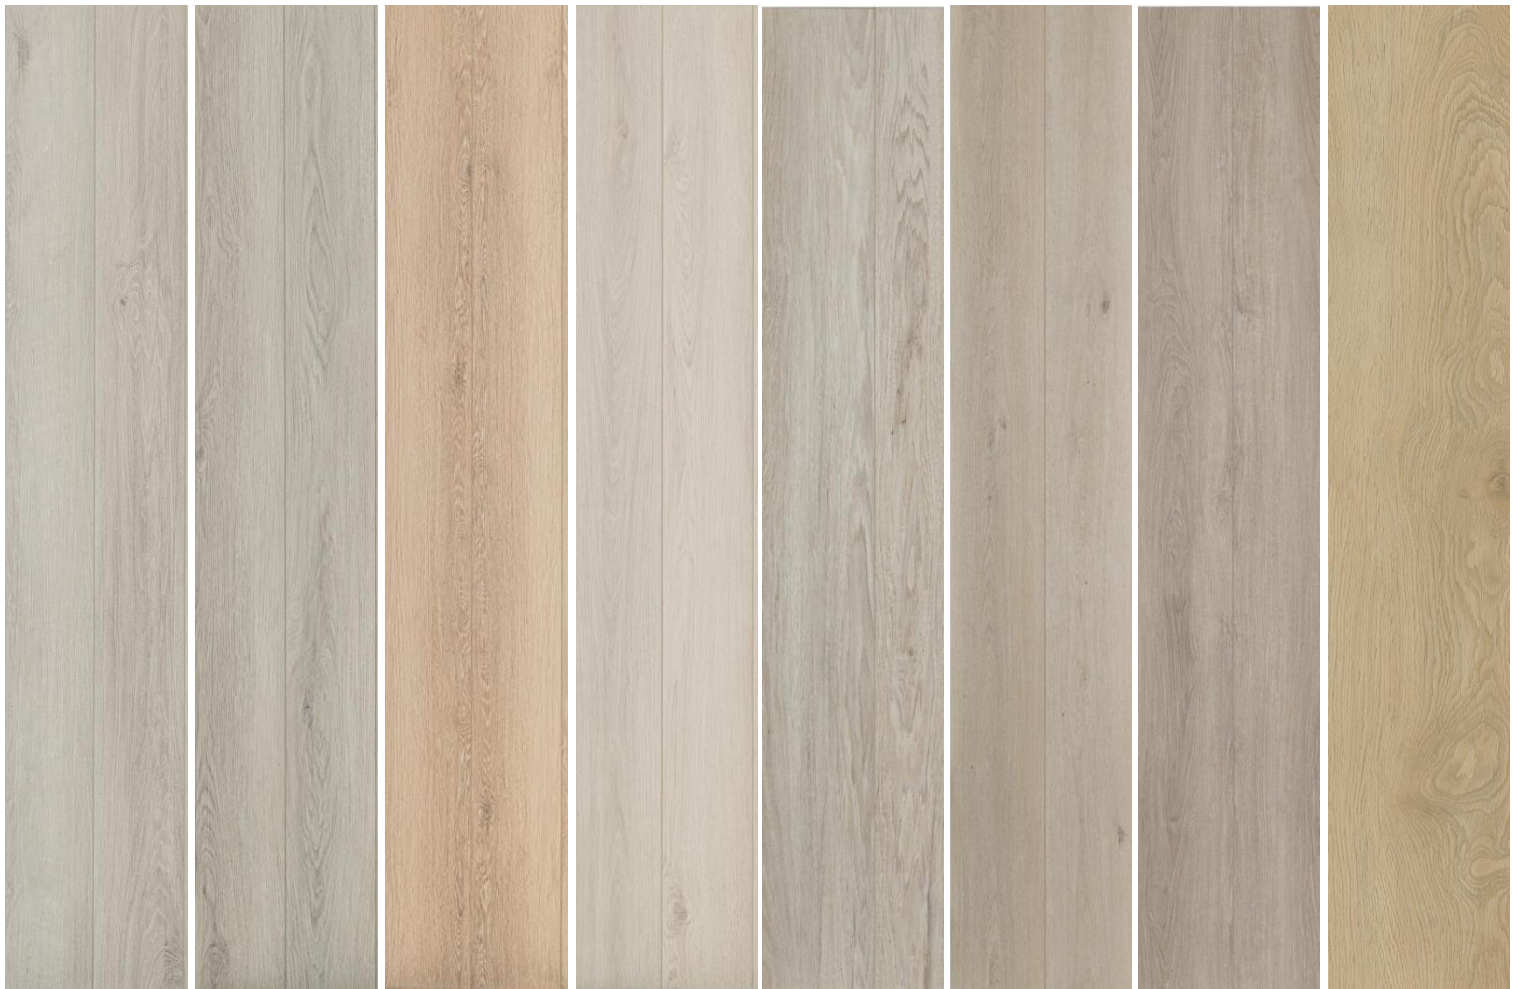

Floor Tek

SPC Rigid Core Luxury Vinyl Plank

Pro-line Collection

Radiant Heat Compliant

Width: 7- 1/2" and 9 "

Length : 60"

Thickness: 5.5mm

Wear Layer: 0.3mm (12 mil)

Underlay: 1.5 mm Attached EVA Pad

Sound rating: IIC 73 STC 72

Finish : Embossed

CERTIFIED BY
SCS Global Services

SPA

SHALE

POWDER

BIRCH

ARCTIC-9"

ALPINE-9"

DESERT-9"

IVORY-9"